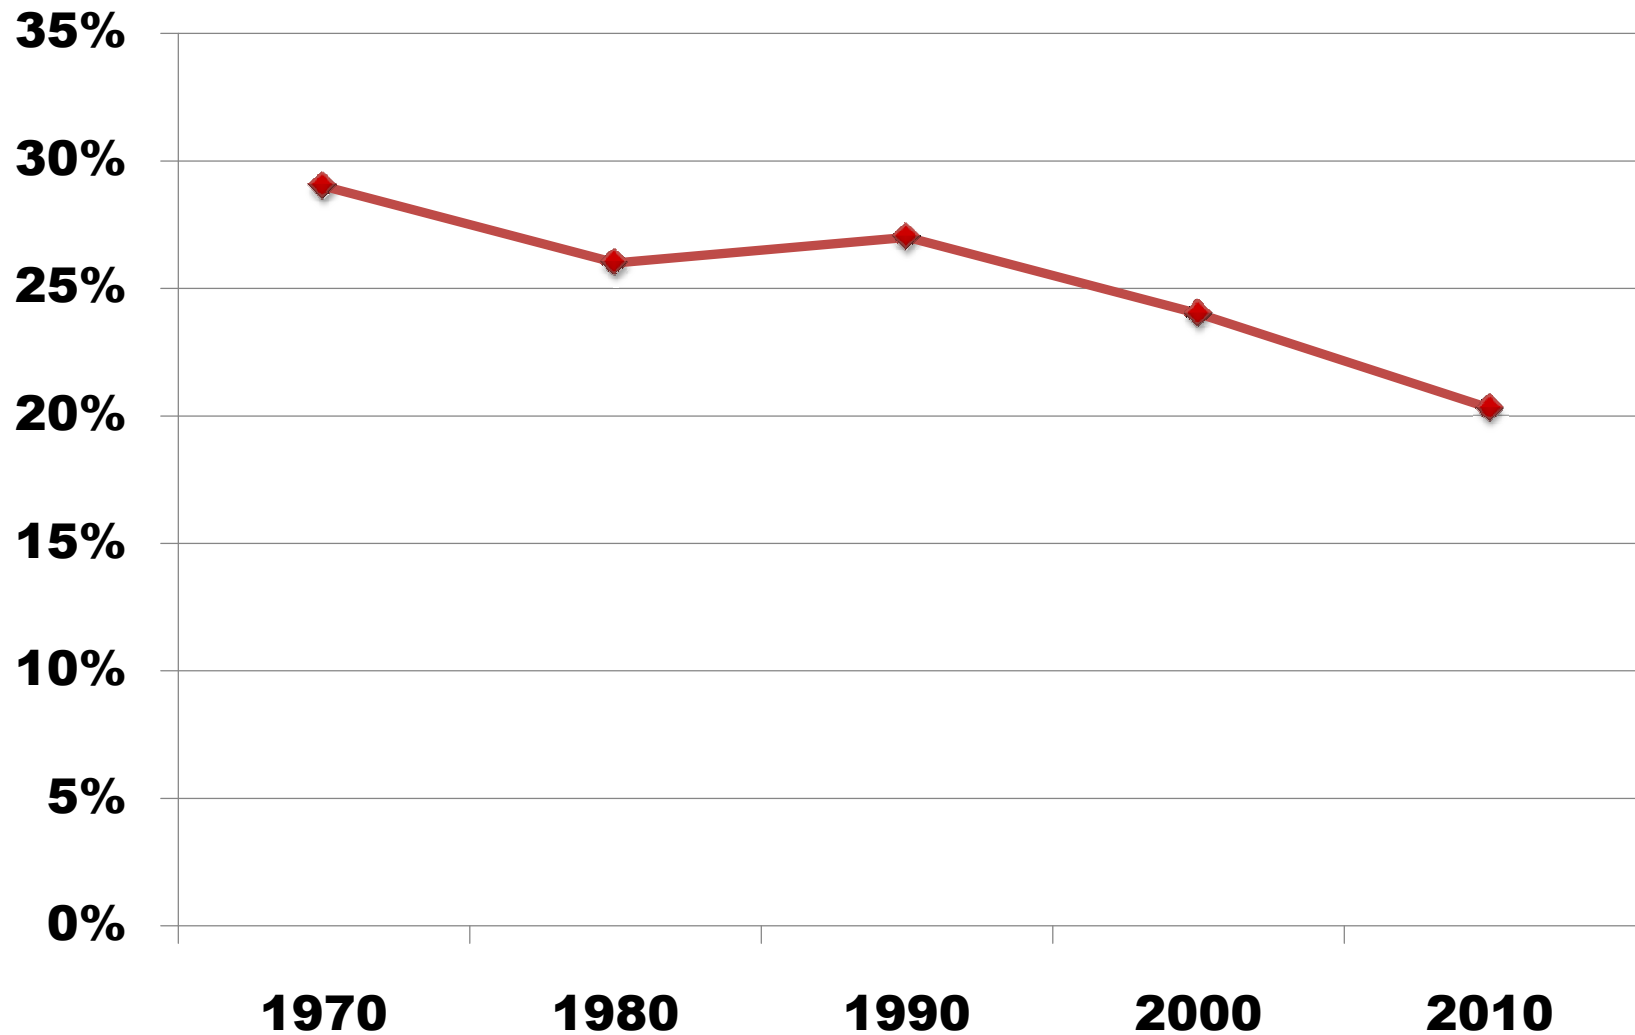

# TODAY: Voter Registration

<b>438,000</b>	<b>REPUBLICAN</b>	<b>20.3%***</b>
<b>794,000</b>	<b>DEMOCRAT</b>	<b>36.9%</b>
<b>904,000</b>	<b>UNAFFILIATED</b>	<b>42.0%</b>

# Did you know?

*In Connecticut:*

The AVERAGE Republican Registration by Town is about **24%**

On average, only **64%** of the Town Population is Registered to Vote

# Decline in GOP Registration

Steady **9%** decline over the past 40 years (1970-2010)

Now, let's take a quick look at the  
**2010** CT Election Results